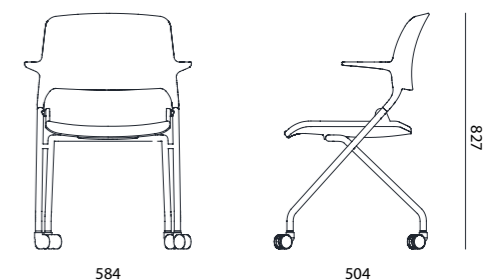

krede

Free Your Body, R40

R40 is the perfect addition to your multi-purpose or training space.

The seat flips up to allow chairs to nest in neat, compact rows when not in use. Fixed arms provide upper body support, which is especially valuable during long meetings.

INDIGO

GREEN

BLUE GRAY

L. GRAY

BLACK

STANDARD DIMENSION

584

504